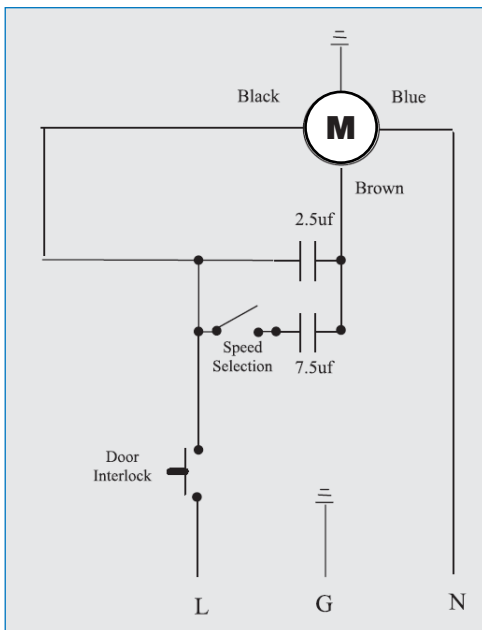

Electrical Wiring Diagram