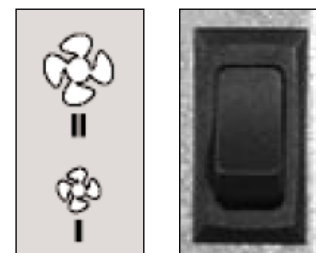

## Specifications

- **Model:** AC500 (GFI #4600)
- **Type:** HEPA
- **Power:** 120VAC @ 60 Hz
- **Power Consumption:** 134 W
- **Certification:** cCSA<sub>US</sub>
- **Air Flow Data:** 220-300 CFM
- **Amperage:** 1.5A
- **Replacement Filter #1:** RHF562 HEPA Filter (GFI #4620) Replace Every 2 Years
- **Replacement Filter #2:** ARK564 Annual Kit (2) Pleated Filters with Charcoal - Replace Every 6 Months
- **Warranty:** 5-Years (Parts Only)
- **Unit Size:** 22" H x 17" W x 13" D
- **Weight:** 32 LBS
- **Pallet Size:** 12
- **Collar Mount Port Openings:** 8" (203mm) Round
- **Plenum Mount Port Openings:** 16" x 3.5" (406mm x 89mm)
- **Installation Type:** Plenum, Wall or Floor Mounted
- **Efficiency:** 99.97% @ .30 Microns
- **In The Box:** HEPA AC500, ARK564, RHF562, 5' Power Cord, Warranty Card, Plenum Seal, Screws, Template, Installation Manual

## Electrical Wiring Diagram

1. ARK564 Pleated Pre-Filter with Charcoal
2. RHF562 - HEPA Filter
3. Child Safety Switch
4. Motor
5. 2-Speed Motor Control
6. Door Latch

Maximum Filtration

Normal Filtration