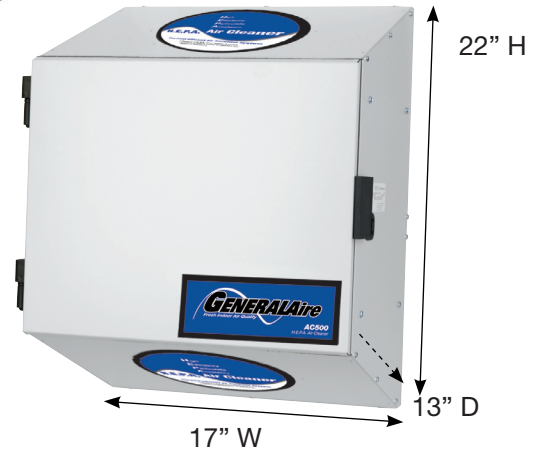

## Specifications

- **Model:** AC500 (GFI #4600)
- **Type:** HEPA
- **Power:** 120VAC @ 60 Hz
- **Power Consumption:** 134 W
- **Certification:** cCSA<sub>US</sub>
- **Air Flow Data:** 220-300 CFM
- **Amperage:** 1.5A
- **Replacement Filter #1:** RHF562 HEPA Filter (GFI #4620) Replace Every 2 Years
- **Replacement Filter #2:** ARK564 Annual Kit (2) Pleated Filters with Charcoal - Replace Every 6 Months
- **Warranty:** 5-Years (Parts Only)
- **Unit Size:** 22" H x 17" W x 13" D
- **Weight:** 32 LBS
- **Pallet Size:** 12
- **Collar Mount Port Openings:** 8" (203mm) Round
- **Plenum Mount Port Openings:** 16" x 3.5" (406mm x 89mm)
- **Installation Type:** Plenum, Wall or Floor Mounted
- **Efficiency:** 99.97% @ .30 Microns
- **In The Box:** HEPA AC500, ARK564, RHF562, 5' Power Cord, Warranty Card, Plenum Seal, Screws, Template, Installation Manual