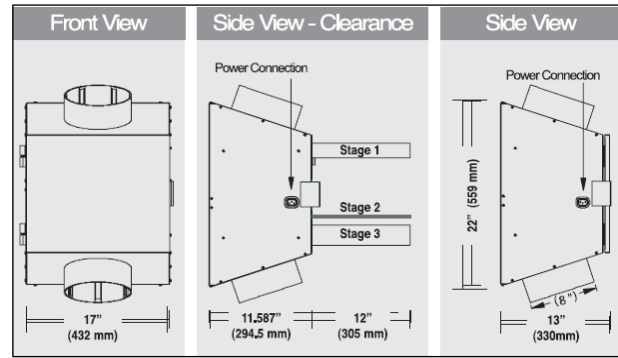

GeneralAire® HEPA Model AC500

Spec Sheet

Typical Installations

Return Air Plenum and Stand Alone Installations