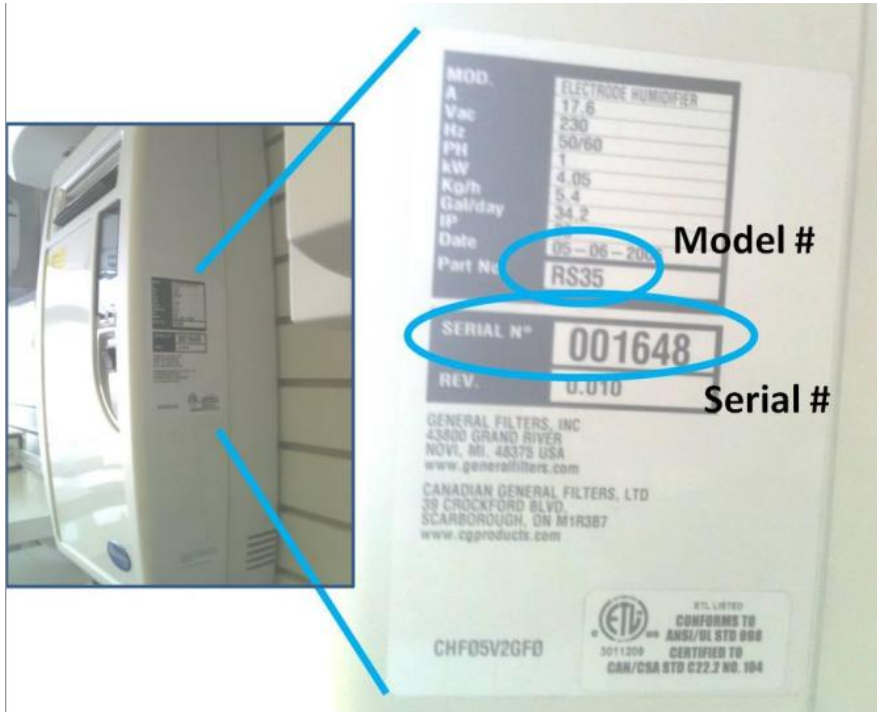

**DS/RS15P/25P/25LC STEAM HUMIDIFIERS
(DISCONTINUED)**

Model numbers for our Steam Humidifiers can be found on a sticker on the side.

RS 15P, 25 and 25LC
DS 15P, 25 and 25LC
DS 50 and 50LC

LC = Low Conductivity RS = Room Steam DS = Duct Steam