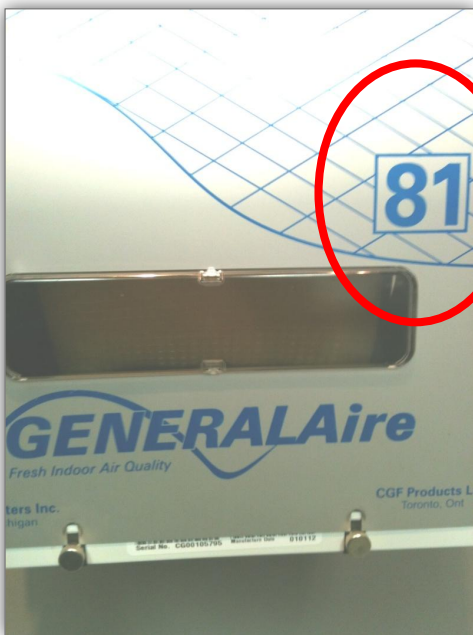

The model number for our GF81 Drum Humidifier is found right on the front cover!

Replacement Sleeve:
GF81: GF81-15