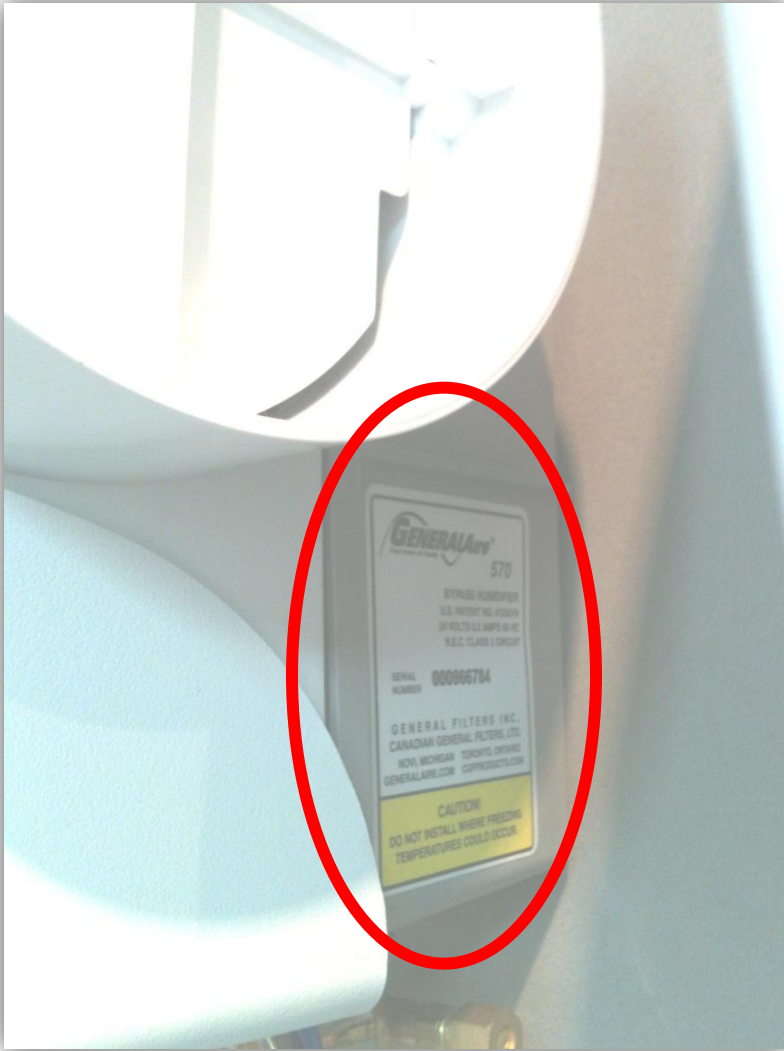

**GF570/GF900/GF1000 - DMM/DMD/WSC
(DISCONTINUED)**

**Elite Models GF570,
GF900, GF1000**

The model number for our Elite Humidifiers can be found on the side of the humidifier, on a yellow and white sticker. This area of the humidifier is also called the “chassis”.

Replacement Pad:

GF570: GA10

GF900: GA19

GF1000: GA19