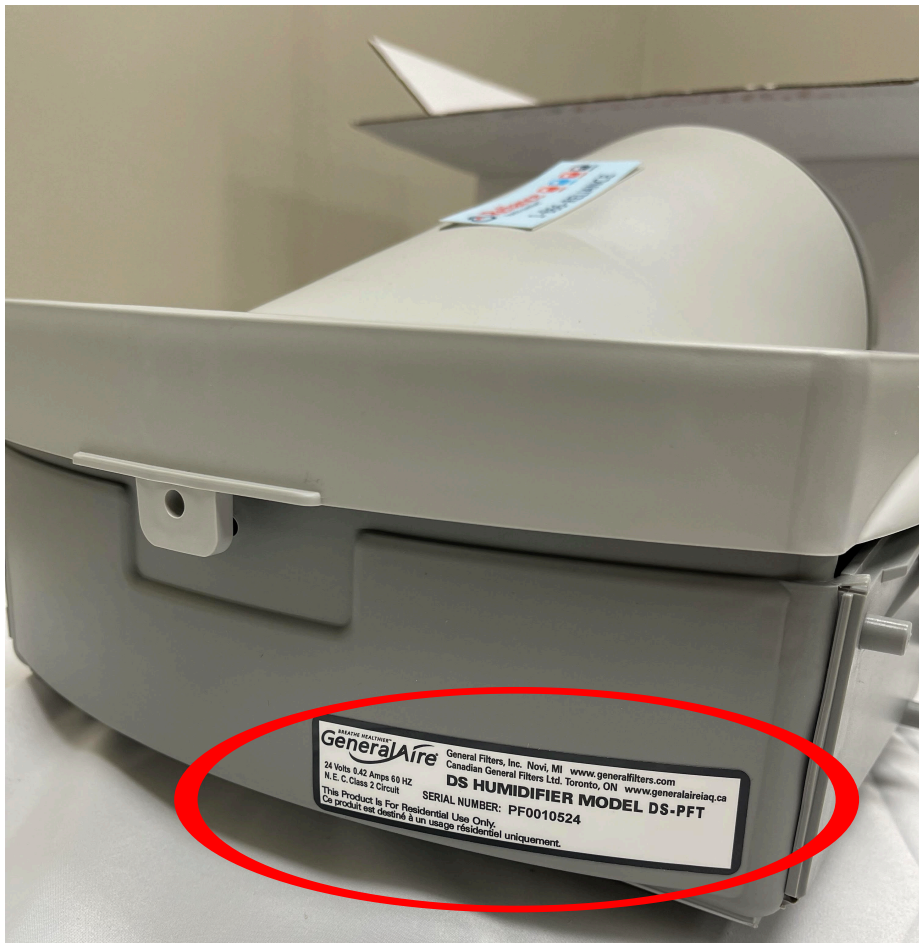

GF1042 STEAM HUMIDIFIER

The model number for our GF1042LH can be found just under the badge. This is the **ONLY** humidifier that allows for removal of the GeneralAire badge.

Replacement Pad:
GF-990-13

GF3200/4200PFT/PXL HUMIDIFIERS