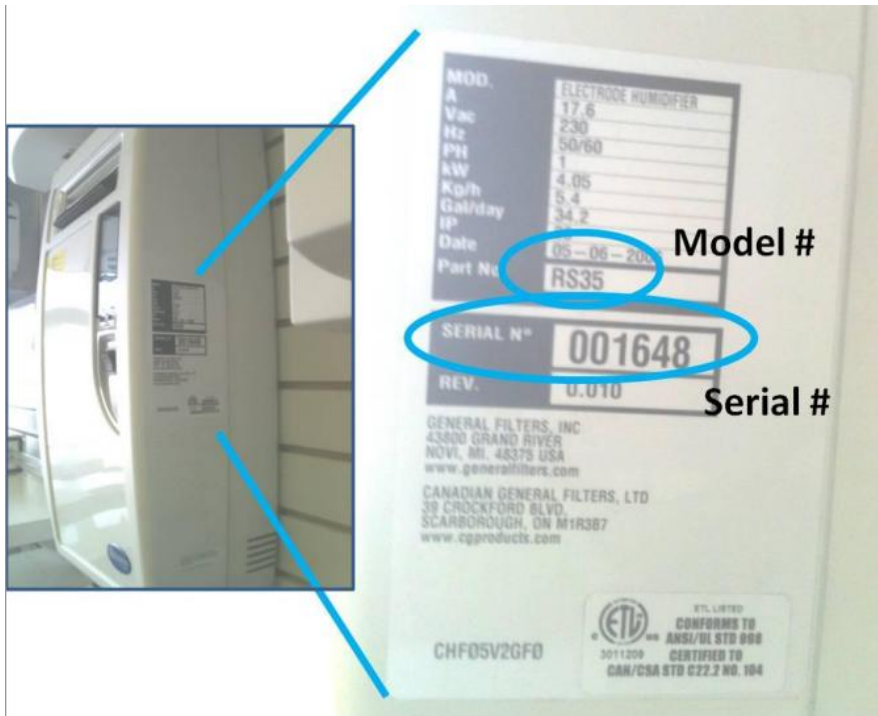

GF5500 STEAM HUMIDIFIER

Model numbers for our GF5500 Humidifier can be found on a sticker on the side.