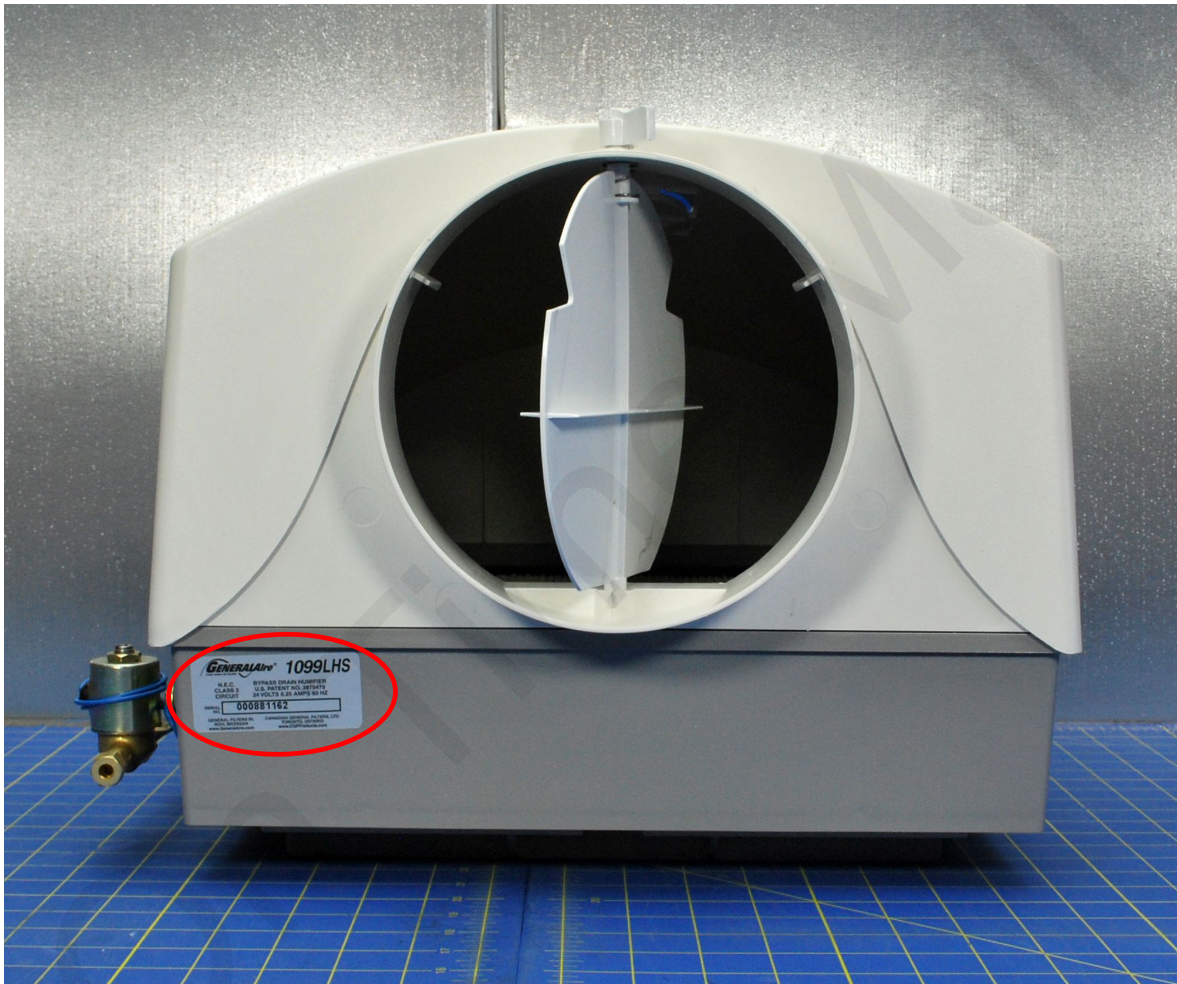

GF1099LHS HUMIDIFIER

The model number for our GF1099LHS can be found on the bottom of the unit.

Replacement Pad: GFGA23

Our Brands

**Canadian General Filters
Limited**

Last Updated: 01-2023

400 Midwest Rd.
Toronto, ON M1P 3A9
Canada
Toll Free: (888) 216-9184
www.generalaireiaq.ca
sales@GeneralAireIAQ.ca